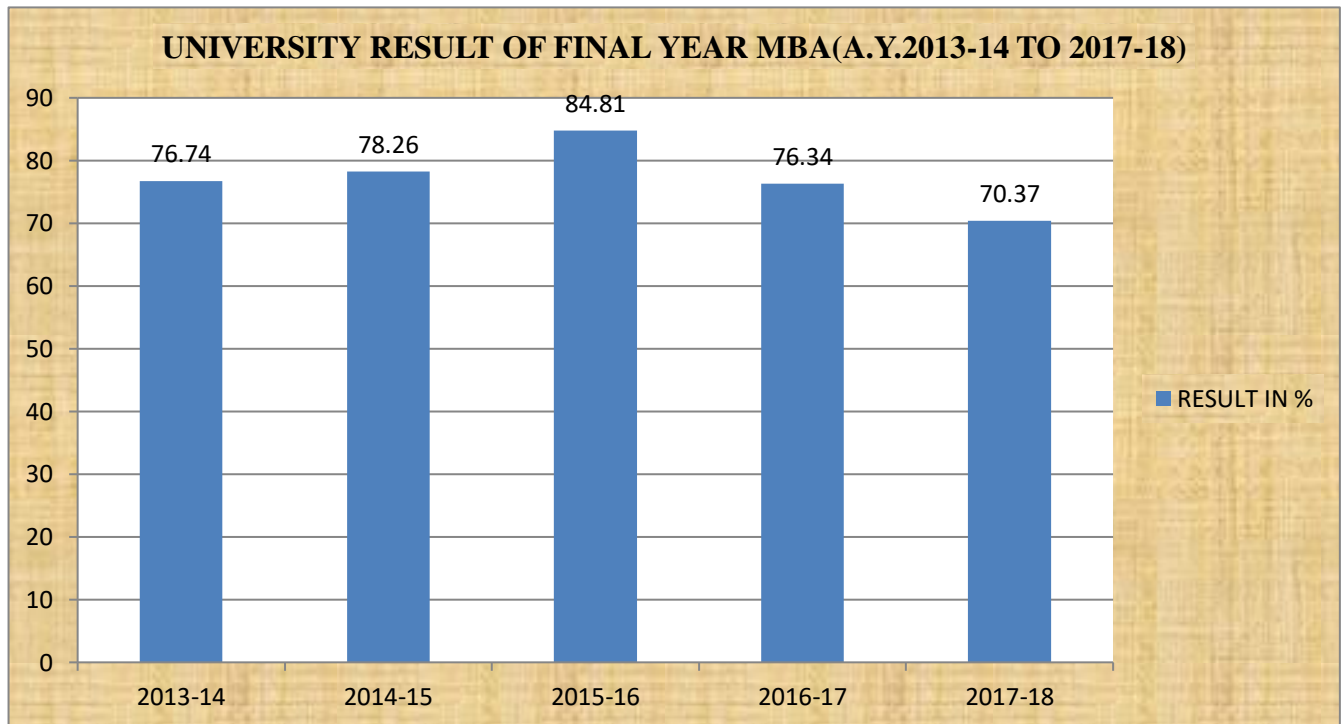

JSPM'S
JAYAWANT INSTITUTE OF MANAGEMENT STUDIES
DEPARTMENT OF MBA

UNIVERSITY RESULT OF FINAL YEAR MBA (A.Y.2013-14 TO 2017-18)

Sr.No.	Academic Year	Student Strength	No. of Students Pass	% RESULT
1	2013-14	86	66	76.74
2	2014-15	92	72	78.26
3	2015-16	79	67	84.81
4	2016-17	93	71	76.34
5	2017-18	81	57	70.37