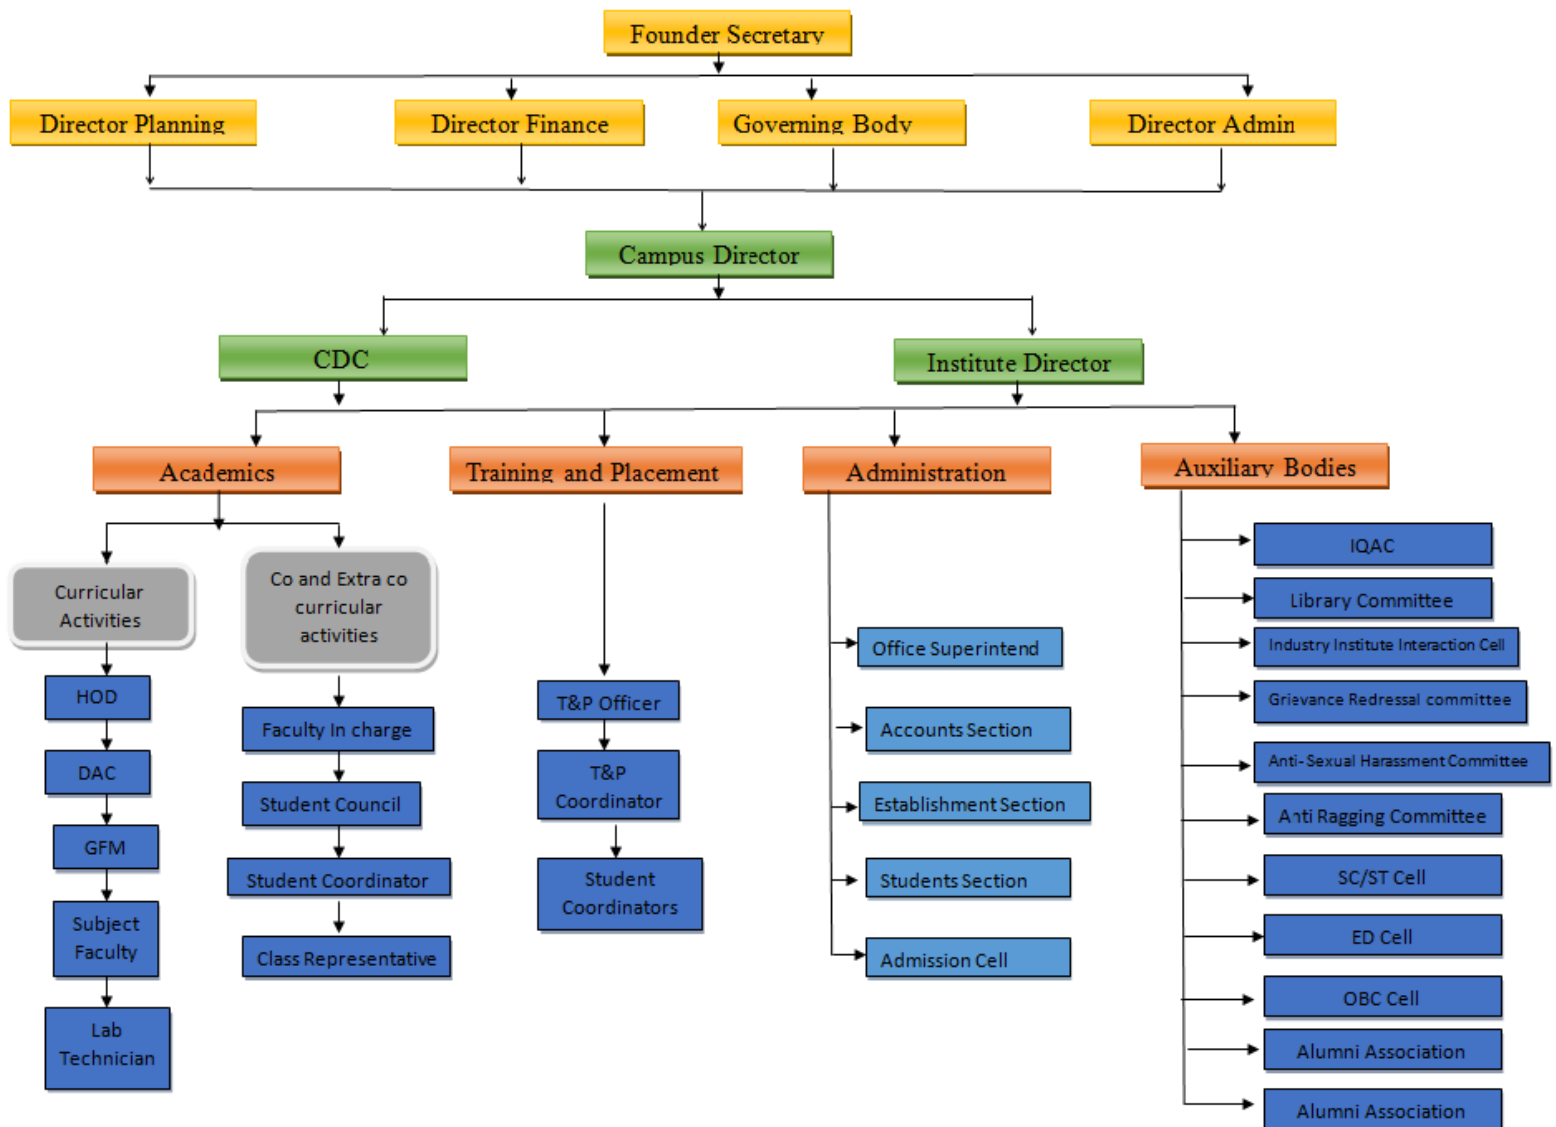

**Organogram of JSPM's Jayawant Institute of Management Studies**

**CDC-College Development Committee**  
**HOD-Head of the Department**  
**DAC-Department Academic Coordinator**  
**GFM- Guardian Faculty Member**  
**TPO/C-Training and Placement Officer/Coordinator**  
**IQAC- Internal Quality Assurance Cell**  
**ED Cell- Entrepreneurship Development cell**